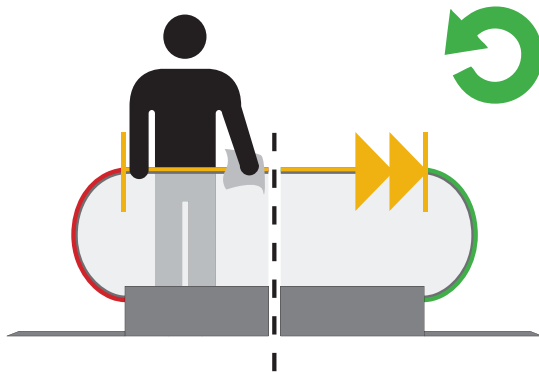

Draka EHC Handrail Polish (Rubber Only)

1. Turn **OFF** escalator.

2. Take a clean cotton cloth or disposable wipe, spray generously with Handrail Cleaner and scrub handrail surface between newel ends. Frequently turn cloth, discard when dirty.

3. Advance escalator to expose next section of handrail, repeat process until complete.

4. Return escalator to service.

! All of our handrails are backed by an industry leading warranty. For more information, contact your Draka EHC representative.