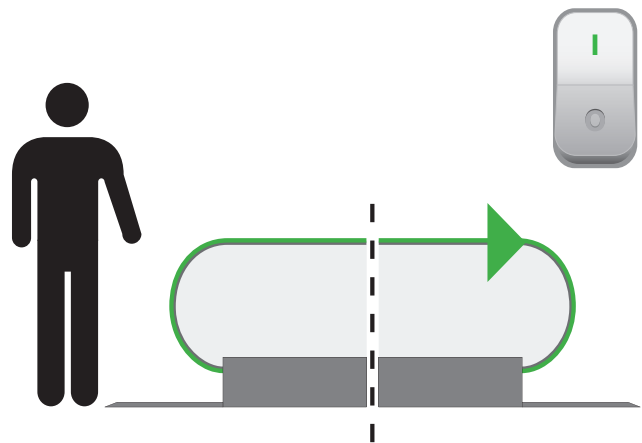

Draka EHC Handrail Polish (Rubber Only)

1. Turn **OFF** escalator.

2. Take a clean cotton cloth or disposable wipe, spray generously with Handrail Cleaner and scrub handrail surface between newel ends. Frequently turn cloth, discard when dirty.

3. Advance escalator to expose next section of handrail, repeat process until complete.

4. Return escalator to service.

! All of our handrails are backed by an industry leading warranty. For more information, contact your Draka EHC representative.