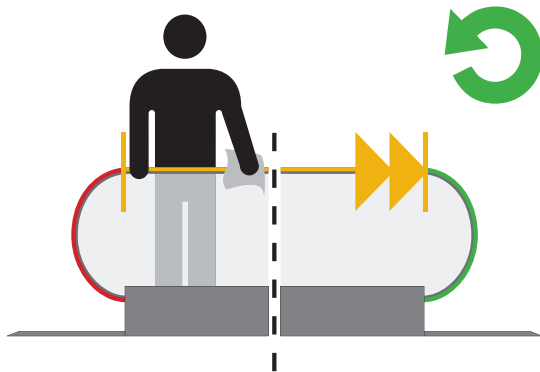

Draka EHC Handrail Polish (Rubber Only)

1. Turn **OFF** escalator.

2. Take a clean cotton cloth, lightly dampen with Handrail Polish and apply to handrail surface. Using a dry cloth, gently buff handrail between newel ends.

3. Advance escalator to expose next section of handrail, repeat process until complete.

4. Return escalator to service.

! All of our handrails are backed by an industry leading warranty. For more information, contact your Draka EHC representative.