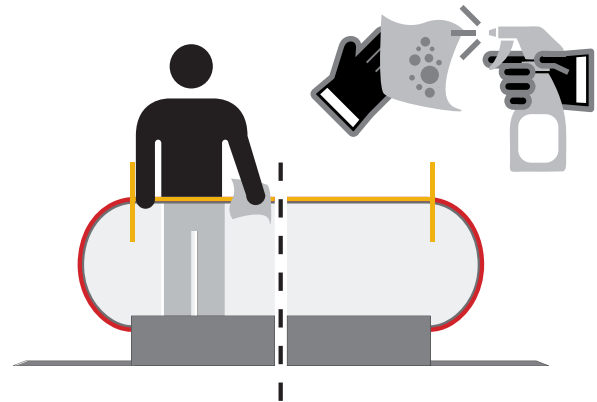

Draka EHC Handrail Sterilization & Sanitation

Cleaning Instructions

Use Draka EHC Handrail Cleaner monthly to maximize longevity, appearance and performance. Challenging environments, or exposure to harsh weather conditions may require more frequent cleaning.

Draka EHC Handrail Polish (Rubber Only)

1. Turn **OFF** escalator.

2. Take a clean cotton cloth or disposable wipe, spray generously with Handrail Cleaner and scrub handrail surface between newel ends. Frequently turn cloth, discard when dirty.

3. Advance escalator to expose next section of handrail, repeat process until complete.

4. Return escalator to service.

! All of our handrails are backed by an industry leading warranty. For more information, contact your Draka EHC representative.