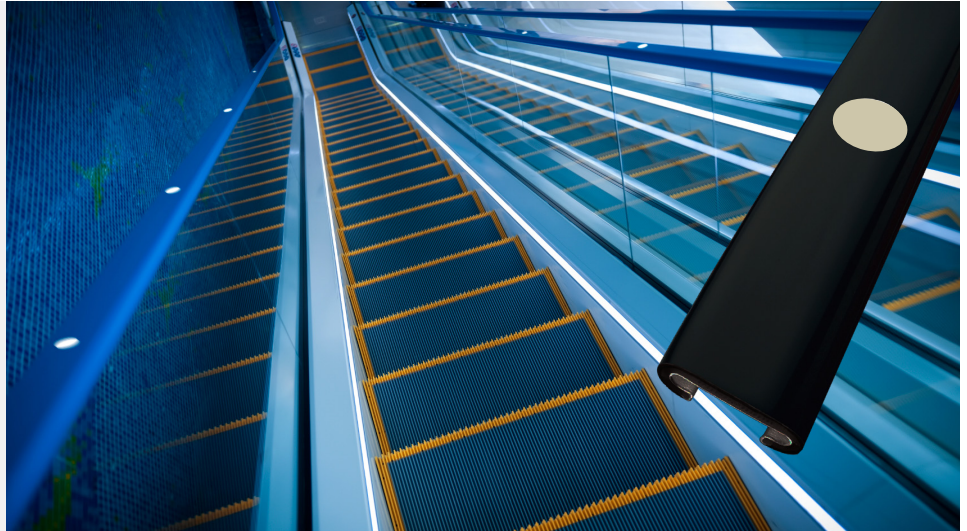

Detect. Approach. Acknowledge.

Motion Awareness:
Profound.

- NT MotionRail offers a limitless variety of shapes, symbols and colours
- TufFlex MotionRail offers a select range of configurable shapes and sizes
- Recyclable

MotionRail provides passengers with a visual reference of travel speed and direction.

Handrail Safety Solutions

Draka EHC is the world leader in custom escalator handrails. Our MotionRail handrails offer customers comfort in providing helpful motion indicators to alert passengers, young and elderly, of the speed and direction of travel - ensuring safe escalator entry and exiting.

NT MotionRail (Thermoplastic Handrails)

MotionRail for thermoplastic handrails retains vibrancy and offers full colour capabilities with advanced bonding properties. Customers can select indicators from a wide variety of preconfigured shapes and symbols, or design and submit their own.

TufFlex MotionRail (Rubber Handrails)

Available in bold yellow or high contrast white, dot and diamond configurations can be applied to rubber handrails in various select sizes to assist with heavy traffic flow in dense areas.

Keep your escalator passengers moving safely with MotionRail!